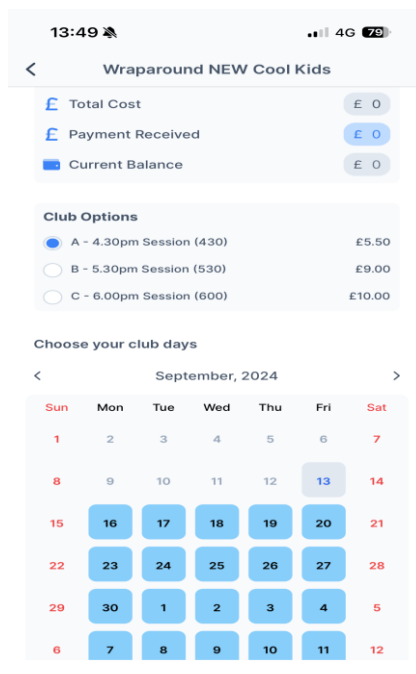

You will now see there are no longer three separate 'tabs' for the three sessions. There is just one session 'Wraparound NEW Cool Kids' and all sessions can be booked in this tab.

In the image below you can see under 'Club Options', the three sessions available.

You can book more than one session type in the same booking by ensuring you switch between each 'Club Option'. The session will then highlight green with either an A, B or C to indicate which session is booked.